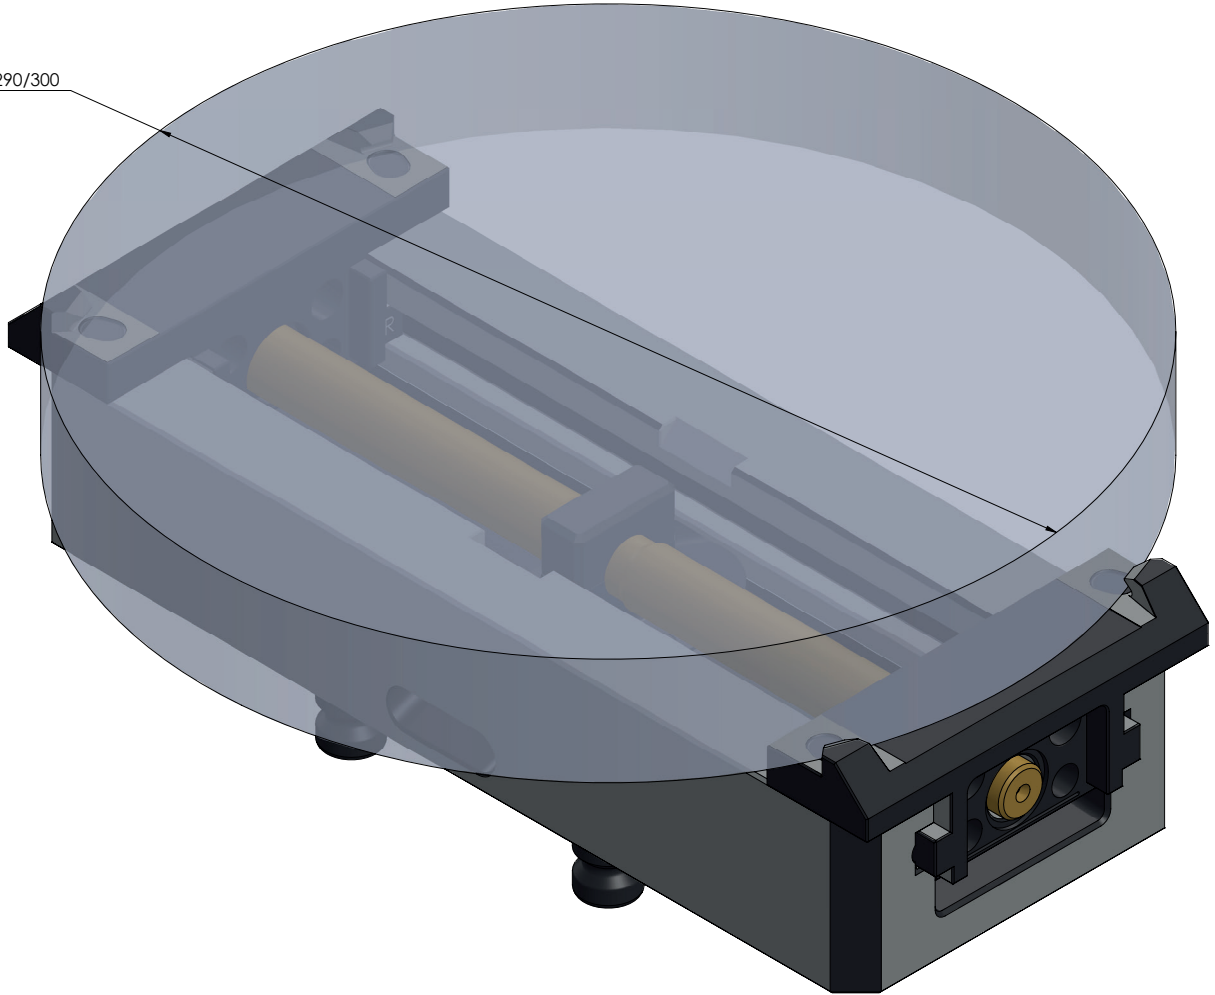

| | |
|-------------|--|
| ITEM NO. | 52530-20 |
| DESCRIPTION | Makro-4Grip 125, Clamping Jaws, Jaw width 128 mm, clamping range Ø 180 - 300 mm |
| ISSUE DATE | 29.07.2022 |

max. \varnothing 200/245/290/300

| | |
|-------------|---|
| ITEM NO. | 52530-20 |
| DESCRIPTION | Makro-4Grip 125, Clamping Jaws, Jaw width 128 mm, clamping range \varnothing 180 - 300 mm |
| ISSUE DATE | 29.07.2022 |

| | |
|-------------|--|
| ITEM NO. | 52530-20 |
| DESCRIPTION | Makro-4Grip 125, Clamping Jaws, Jaw width 128 mm, clamping range Ø 180 - 300 mm |
| ISSUE DATE | 29.07.2022 |

| | |
|-------------|---|
| ITEM NO. | 52530-20 |
| DESCRIPTION | Makro-4Grip 125, Clamping Jaws, Jaw width 128 mm, clamping range Ø 180 - 300 mm |
| ISSUE DATE | 29.07.2022 |