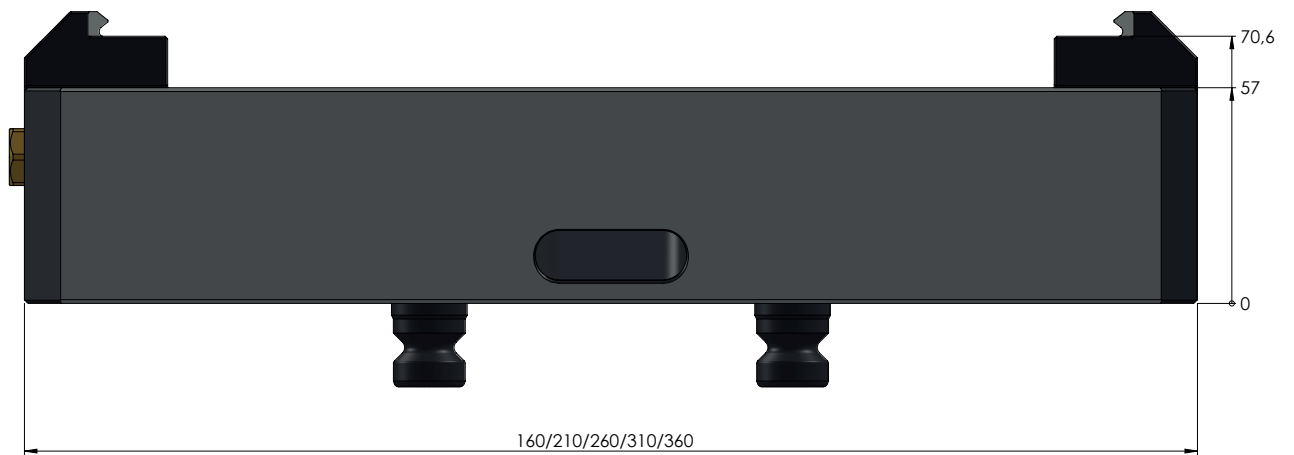

| | |
|-------------|--|
| ITEM NO. | 52530-20 |
| DESCRIPTION | Makro-4Grip 125, Clamping Jaws, Jaw width 128 mm, clamping range Ø 180 - 300 mm |
| ISSUE DATE | 29.07.2022 |

max. \varnothing 200/245/290/300

| | |
|-------------|---|
| ITEM NO. | 52530-20 |
| DESCRIPTION | Makro-4Grip 125, Clamping Jaws, Jaw width 128 mm, clamping range \varnothing 180 - 300 mm |
| ISSUE DATE | 29.07.2022 |

| | |
|-------------|--|
| ITEM NO. | 52530-20 |
| DESCRIPTION | Makro-4Grip 125, Clamping Jaws, Jaw width 128 mm, clamping range Ø 180 - 300 mm |
| ISSUE DATE | 29.07.2022 |

| | |
|-------------|---|
| ITEM NO. | 52530-20 |
| DESCRIPTION | Makro-4Grip 125, Clamping Jaws, Jaw width 128 mm, clamping range Ø 180 - 300 mm |
| ISSUE DATE | 29.07.2022 |