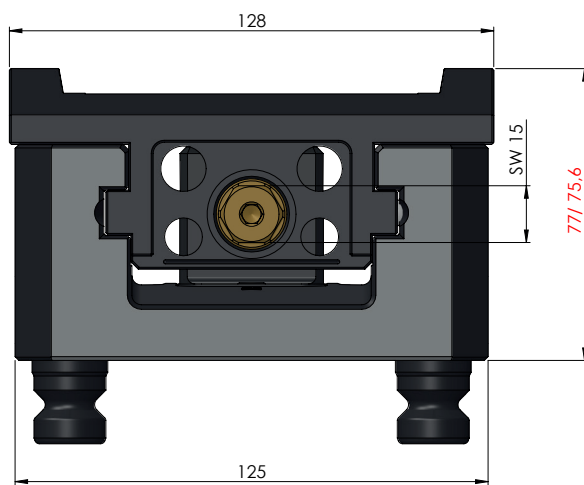

| | |
|-------------|--|
| ITEM NO. | 52530-20 |
| DESCRIPTION | Makro-4Grip 125, Clamping Jaws, Jaw width 128 mm, clamping range Ø 180 - 300 mm |
| ISSUE DATE | 29.07.2022 |

max. \varnothing 200/245/290/300

| | |
|-------------|---|
| ITEM NO. | 52530-20 |
| DESCRIPTION | Makro-4Grip 125, Clamping Jaws, Jaw width 128 mm, clamping range \varnothing 180 - 300 mm |
| ISSUE DATE | 29.07.2022 |

| | |
|-------------|--|
| ITEM NO. | 52530-20 |
| DESCRIPTION | Makro-4Grip 125, Clamping Jaws, Jaw width 128 mm, clamping range Ø 180 - 300 mm |
| ISSUE DATE | 29.07.2022 |

| | |
|-------------|---|
| ITEM NO. | 52530-20 |
| DESCRIPTION | Makro-4Grip 125, Clamping Jaws, Jaw width 128 mm, clamping range Ø 180 - 300 mm |
| ISSUE DATE | 29.07.2022 |