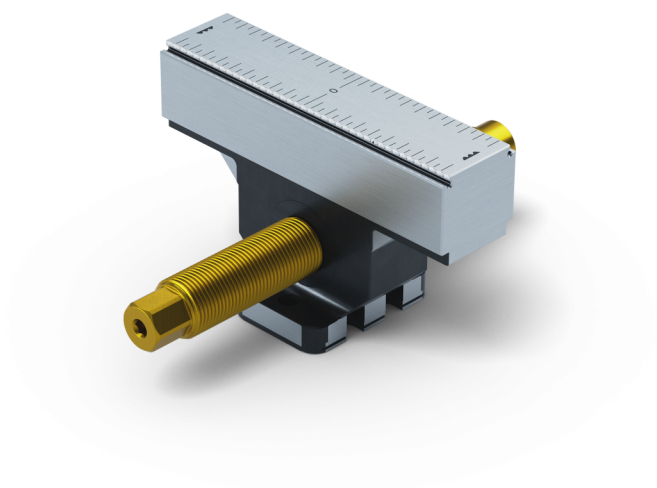

## Makro-Grip® FS 125, Center Jaw + Spindle

jaw width 125 mm, jaw thickness 27 mm, spindle length 164 mm

Item No. 48155-TG2527 FS

<b>Spindle length</b>	164 mm (6.46")
<b>Clamping range</b>	2 x 60 mm (2.36")
<b>Thread pitch</b>	M20 x 1.5
<b>Dimensions</b>	Jaw width: 125 mm (4.92")
<b>Workpiece shape</b>	prismatic
<b>Packaging Unit</b>	1 Piece
<b>Weight</b>	1.77 kg (3.9 lbs)

**Makro-Grip® FS 125, Center Jaw + Spindle**

jaw width 125 mm, jaw thickness 27 mm, spindle length 164 mm

Item No. 48155-TG2527 FS