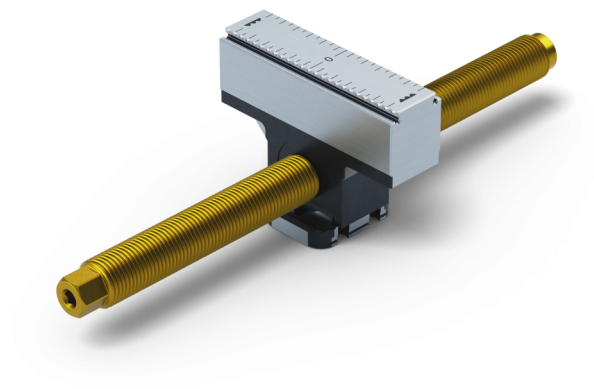

## Makro-Grip® FS 77, Center Jaw + Spindle

jaw width 77 mm, jaw thickness 17 mm, spindle length  
215 mm

Item No. 48200-TG7717 FS

<b>Spindle length</b>	215 mm (8.46")
<b>Clamping range</b>	2 x 90 mm (3.54")
<b>Thread pitch</b>	M16 x 1.5
<b>Dimensions</b>	Jaw width: 77 mm (3.03")
<b>Workpiece shape</b>	prismatic
<b>Packaging Unit</b>	1 Piece
<b>Weight</b>	0.79 kg (1.74 lbs)
<b>Material</b>	Steel

**Makro-Grip® FS 77, Center Jaw + Spindle**

jaw width 77 mm, jaw thickness 17 mm, spindle length  
215 mm

Item No. 48200-TG7717 FS