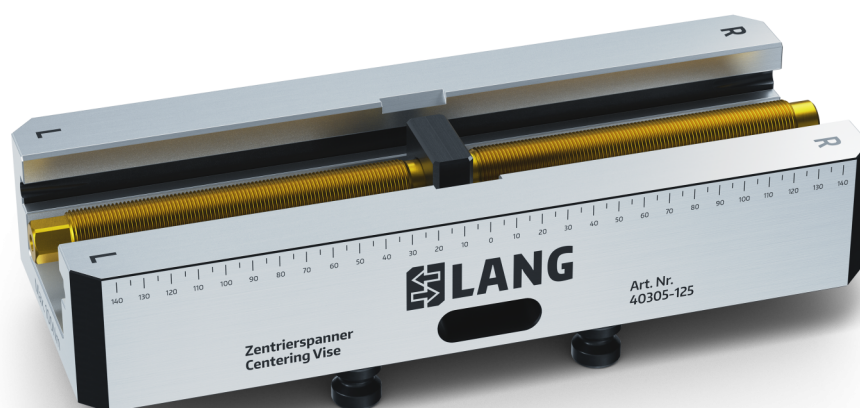

# Centering Vise 125, Base for jaw width 125 mm, base length 310 mm

Item No. 40305-125

<b>Dimensions</b>	310 x 125 x 57 mm (12.2" x 4.92" x 2.24")
<b>Clamping method</b>	by form-fit / by friction
<b>Workpiece shape</b>	prismatic / cylindrical / unshaped
<b>Packaging Unit</b>	1 Piece
<b>Weight</b>	11.5 kg (25.35 lbs)
<b>Material</b>	Steel

Centering Vise 125, Base  
for jaw width 125 mm, base length 310 mm

Item No. 40305-125