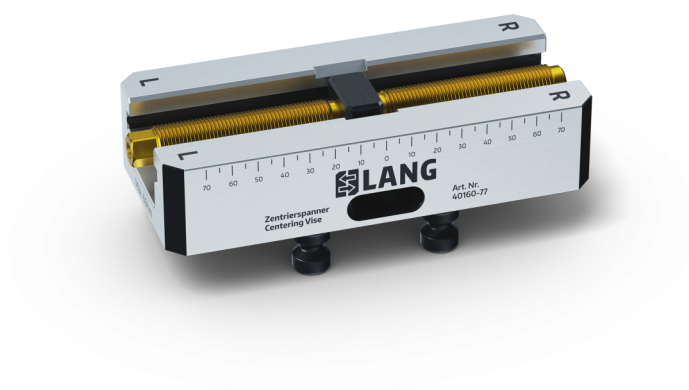

## Centering Vise 77, Base

for jaw width 77 mm, base length 170 mm

Item No. 40160-77

<b>Dimensions</b>	170 x 77 x 38 mm (6.69" x 3.03" x 1.5")
<b>Clamping method</b>	by form-fit / by friction
<b>Workpiece shape</b>	prismatic / cylindrical / unshaped
<b>Packaging Unit</b>	1 Piece
<b>Weight</b>	2.8 kg (6.17 lbs)
<b>Material</b>	Steel

## Centering Vise 77, Base

for jaw width 77 mm, base length 170 mm

Item No. 40160-77