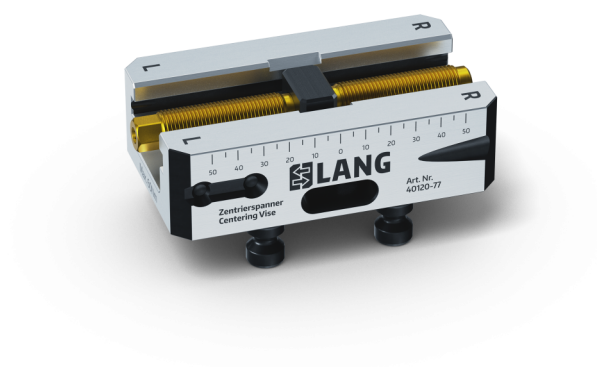

## Centering Vise 77, Base

for jaw width 77 mm, base length 130 mm

Item No. 40120-77

<b>Dimensions</b>	130 x 77 x 38 mm (5.12" x 3.03" x 1.5")
<b>Clamping method</b>	by form-fit / by friction
<b>Workpiece shape</b>	prismatic / cylindrical / unshaped
<b>Packaging Unit</b>	1 Piece
<b>Weight</b>	2.1 kg (4.63 lbs)
<b>Material</b>	Steel

## Centering Vise 77, Base

for jaw width 77 mm, base length 130 mm

Item No. 40120-77