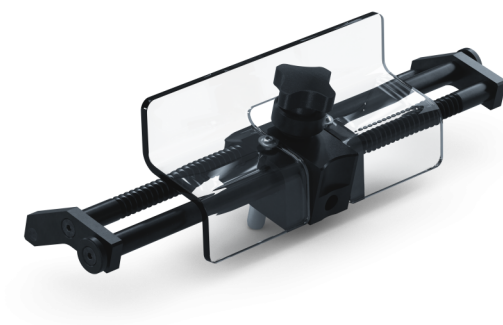

Item No. 50151

Max. workpiece dimensions	205mm (205mm)
Packaging Unit	1 Piece
Weight	0.85 kg (1.87 lbs)