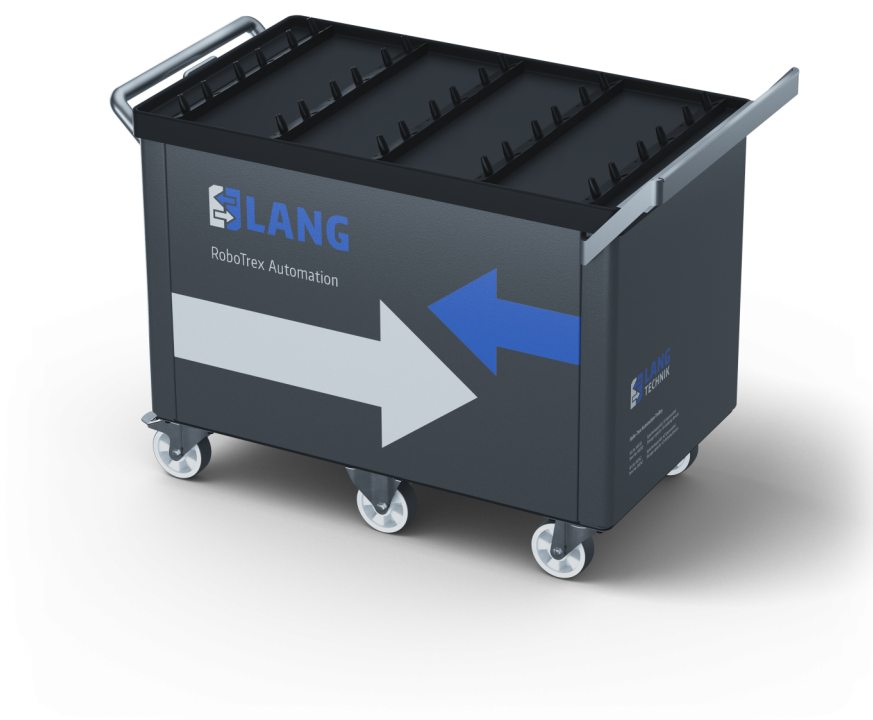

RoboTrex 96, Automation Trolley

storage capacity 15 vices

Item No. 64015

Dimensions	1250 x 660 x 865 mm (49.21" x 25.98" x 34.06")
Storage capacity	15 vices
Workpiece dimensions with every slot occupied	205 x 205 x 90 mm (8.07" x 8.07" x 3.54")
System	RoboTrex 96
Packaging Unit	1 Piece
Weight	183 kg (403.45 lbs)