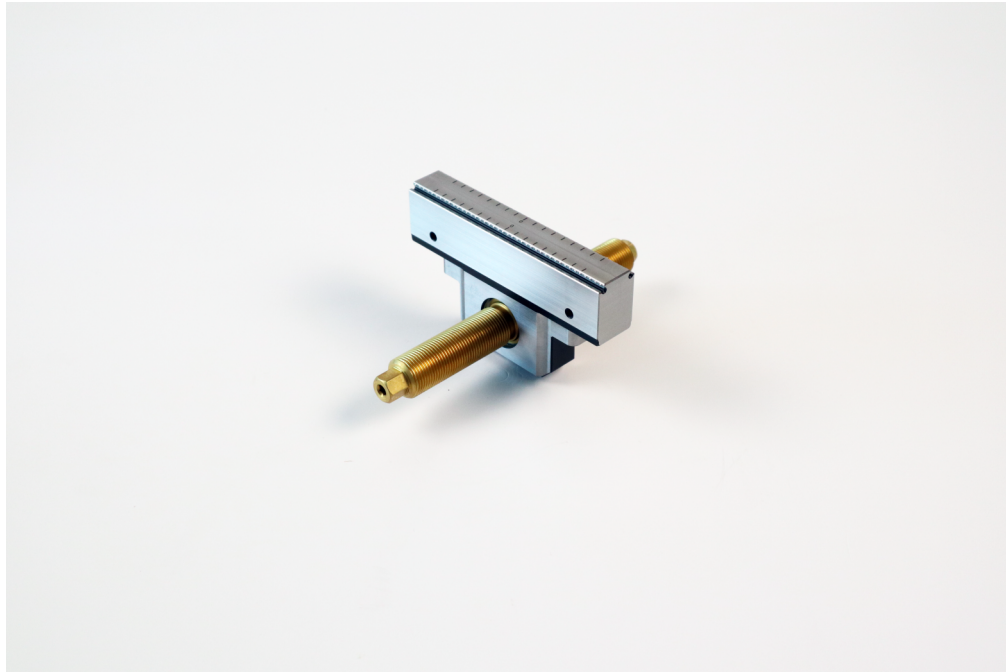

## Makro-Grip® 125, Center Jaw + Spindle

jaw width 125 mm, jaw thickness 17 mm, spindle length  
165 mm (old version)

Item No. 47155-TG17

<b>Spindle length</b>	165 mm (6.5")
<b>Clamping range</b>	2 x 65 mm (2.56")
<b>Thread pitch</b>	M20 x 1.5
<b>Dimensions</b>	Jaw width: 125 mm (4.92")
<b>Workpiece shape</b>	prismatic
<b>Packaging Unit</b>	1 Piece
<b>Weight</b>	1.3 kg (2.87 lbs)
<b>Material</b>	Steel