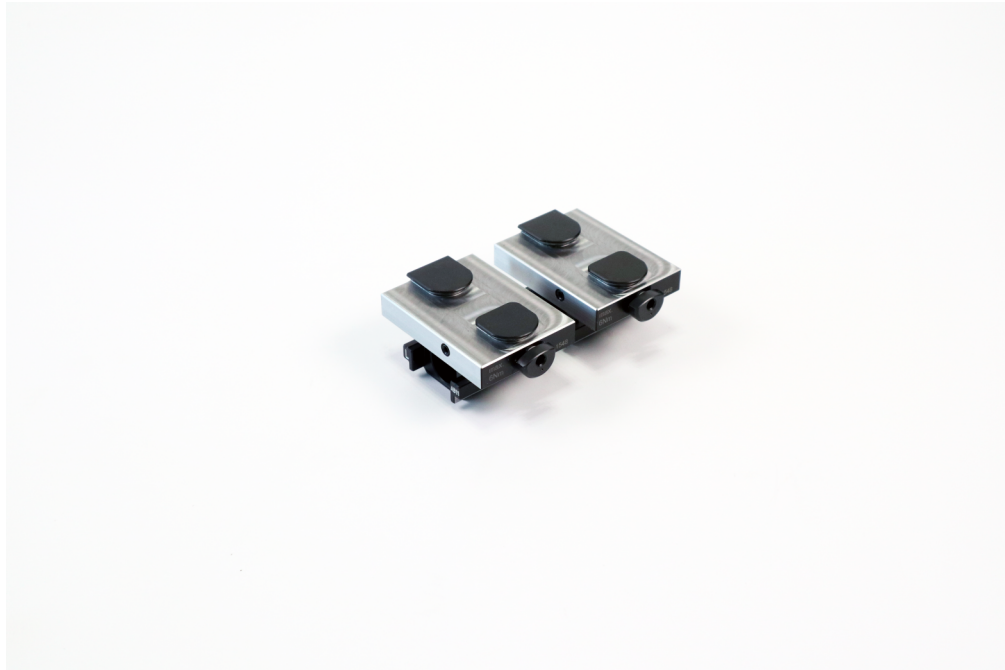

Avanti 77, Base Jaws

jaw width 77 mm, (old version)

Item No. 44771

Dimensions	Jaw width: 77 mm (3.03")
Workpiece shape	prismatic / cylindrical / asymmetrical
Packaging Unit	1 Pair
Weight	1.42 kg (3.13 lbs)
Material	Steel