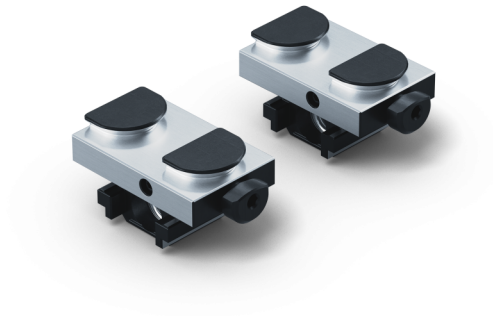

Avanti 46, Base Jaws
jaw width 46 mm

Item No. 44461

Dimensions	Jaw width: 46 mm (1.81")
Workpiece shape	prismatic / cylindrical / asymmetrical
Packaging Unit	1 Pair
Weight	0.51 kg (1.12 lbs)
Material	Steel