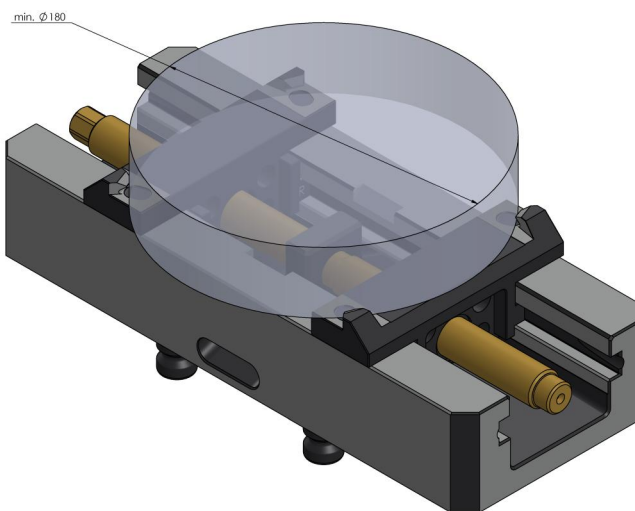

Makro-4Grip 125, Clamping Jaws

jaw width 128 mm, clamping range \varnothing 180 - 300 mm

Item No. 52530-20

Dimensions	Jaw width: 128 mm (5.04")
Workpiece shape	cylindrical
Packaging Unit	1 Pair
Weight	1.86 kg (4.1 lbs)
Material	Steel

Makro-4Grip 125, Clamping Jaws

jaw width 128 mm, clamping range \varnothing 180 - 300 mm

Item No. 52530-20

Makro-4Grip 125, Clamping Jaws

jaw width 128 mm, clamping range \varnothing 180 - 300 mm

Item No. 52530-20