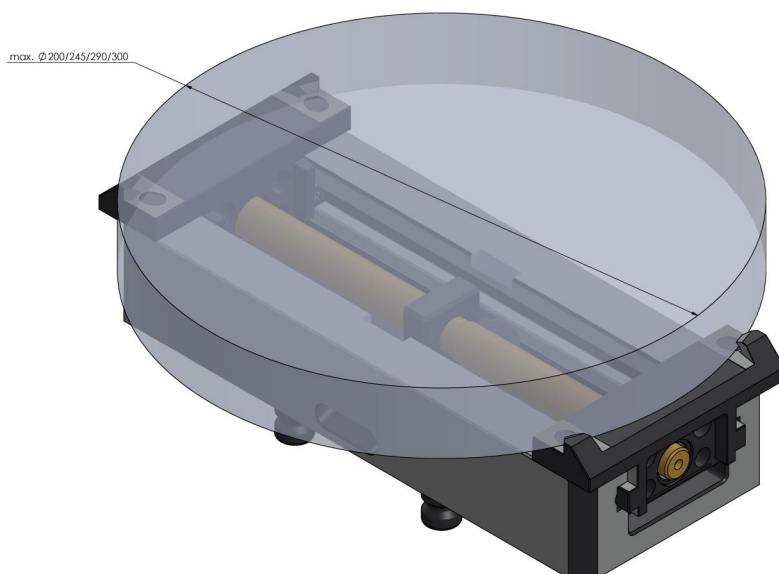

Makro-4Grip 125, Clamping Jaws

jaw width 128 mm, clamping range \varnothing 180 - 300 mm

Item No. 52530-20

Dimensions	Jaw width: 128 mm (5.04")
Workpiece shape	cylindrical
Packaging Unit	1 Pair
Weight	1.86 kg (4.1 lbs)
Material	Steel

Makro-4Grip 125, Clamping Jaws

jaw width 128 mm, clamping range \varnothing 180 - 300 mm

Item No. 52530-20

Makro-4Grip 125, Clamping Jaws

jaw width 128 mm, clamping range \varnothing 180 - 300 mm

Item No. 52530-20