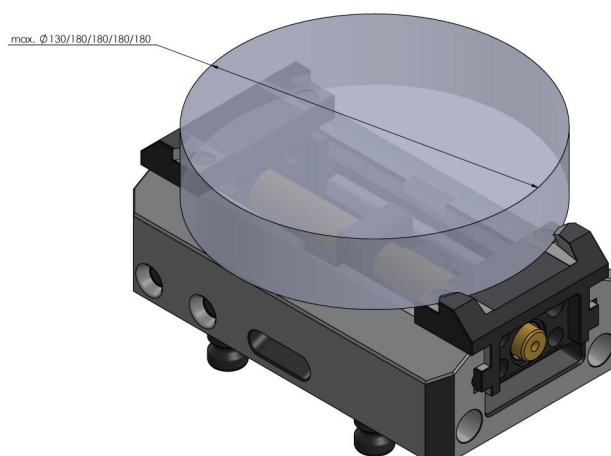

## Makro-4Grip 125, Clamping Jaws

jaw width 90 mm, clamping range  $\varnothing$  115 - 180 mm

Item No. 52515-20

<b>Dimensions</b>	Jaw width: 90 mm (3.54") - Jaw length: 0 mm (0")
<b>Workpiece shape</b>	cylindrical
<b>Packaging Unit</b>	1 Pair
<b>Weight</b>	1.58 kg (3.48 lbs)
<b>Material</b>	Steel

## Makro-4Grip 125, Clamping Jaws

jaw width 90 mm, clamping range  $\varnothing$  115 - 180 mm

Item No. 52515-20