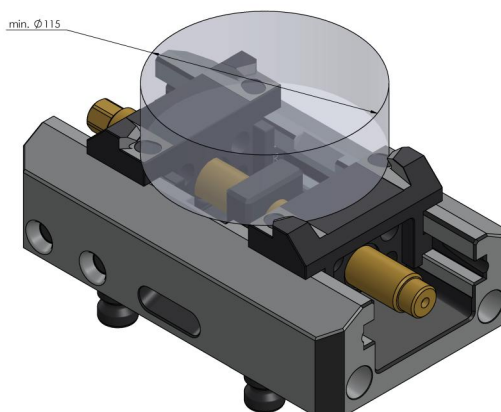

## Makro-4Grip 125, Clamping Jaws

jaw width 90 mm, clamping range  $\varnothing$  115 - 180 mm

Item No. 52515-20

<b>Dimensions</b>	Jaw width: 90 mm (3.54") - Jaw length: 0 mm (0")
<b>Workpiece shape</b>	cylindrical
<b>Packaging Unit</b>	1 Pair
<b>Weight</b>	1.58 kg (3.48 lbs)
<b>Material</b>	Steel

## Makro-4Grip 125, Clamping Jaws

jaw width 90 mm, clamping range  $\varnothing$  115 - 180 mm

Item No. 52515-20