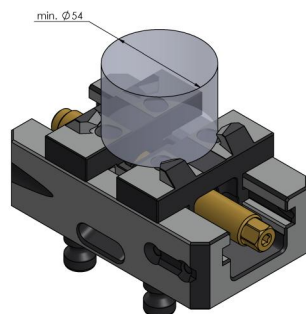

## Makro-4Grip 77, Clamping Jaws

jaw width 77 mm, clamping range  $\varnothing$  54 - 115 mm

Item No. 57711-20

<b>Dimensions</b>	Jaw width: 77 mm (3.03")
<b>Workpiece shape</b>	cylindrical
<b>Packaging Unit</b>	1 Pair
<b>Weight</b>	0.71 kg (1.57 lbs)
<b>Material</b>	Steel

## Makro-4Grip 77, Clamping Jaws

jaw width 77 mm, clamping range  $\varnothing$  54 - 115 mm

Item No. 57711-20