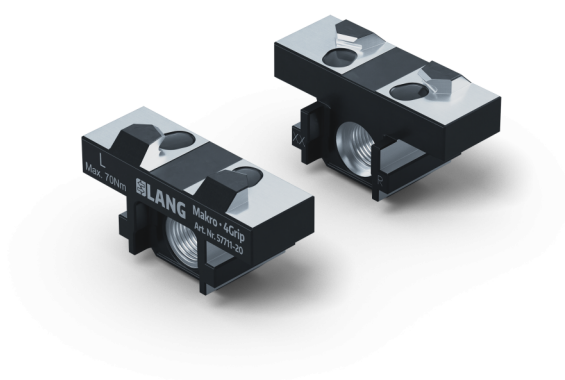

## Makro-4Grip 77, Clamping Jaws

jaw width 77 mm, clamping range  $\varnothing$  54 - 115 mm

Item No. 57711-20

<b>Dimensions</b>	Jaw width: 77 mm (3.03")
<b>Workpiece shape</b>	cylindrical
<b>Packaging Unit</b>	1 Pair
<b>Weight</b>	0.71 kg (1.57 lbs)
<b>Material</b>	Steel

## Makro-4Grip 77, Clamping Jaws

jaw width 77 mm, clamping range  $\varnothing$  54 - 115 mm

Item No. 57711-20