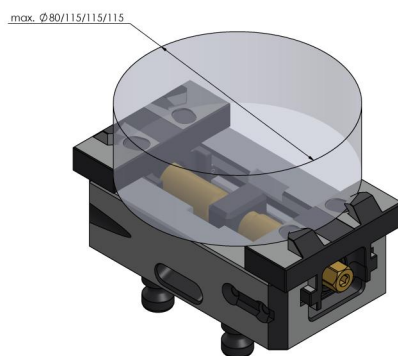

## Makro-4Grip 77, Clamping Jaws

jaw width 77 mm, clamping range  $\varnothing$  54 - 115 mm

Item No. 57711-20

<b>Dimensions</b>	Jaw width: 77 mm (3.03")
<b>Workpiece shape</b>	cylindrical
<b>Packaging Unit</b>	1 Pair
<b>Weight</b>	0.71 kg (1.57 lbs)
<b>Material</b>	Steel

## Makro-4Grip 77, Clamping Jaws

jaw width 77 mm, clamping range  $\varnothing$  54 - 115 mm

Item No. 57711-20