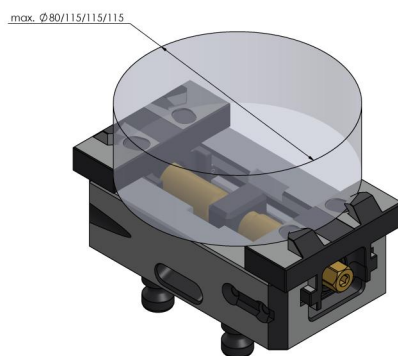

Makro-4Grip 77, Clamping Jaws

jaw width 77 mm, clamping range \varnothing 54 - 115 mm

Item No. 57711-20

Dimensions	Jaw width: 77 mm (3.03")
Workpiece shape	cylindrical
Packaging Unit	1 Pair
Weight	0.71 kg (1.57 lbs)
Material	Steel

Makro-4Grip 77, Clamping Jaws

jaw width 77 mm, clamping range \varnothing 54 - 115 mm

Item No. 57711-20

Makro-4Grip 77, Clamping Jaws

jaw width 77 mm, clamping range \varnothing 54 - 115 mm

Item No. 57711-20