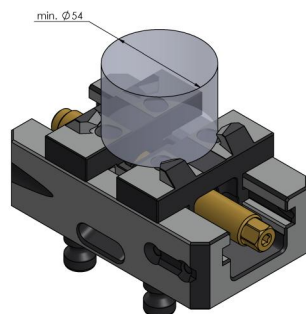

Makro-4Grip 77, Clamping Jaws

jaw width 77 mm, clamping range \varnothing 54 - 115 mm

Item No. 57711-20

Dimensions	Jaw width: 77 mm (3.03")
Workpiece shape	cylindrical
Packaging Unit	1 Pair
Weight	0.71 kg (1.57 lbs)
Material	Steel

Makro-4Grip 77, Clamping Jaws

jaw width 77 mm, clamping range \varnothing 54 - 115 mm

Item No. 57711-20

Makro-4Grip 77, Clamping Jaws

jaw width 77 mm, clamping range \varnothing 54 - 115 mm

Item No. 57711-20