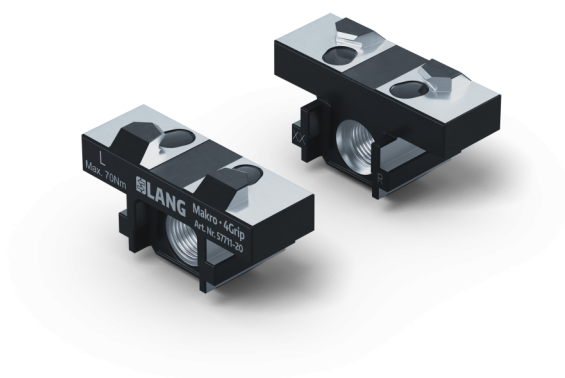

Makro-4Grip 77, Clamping Jaws

jaw width 77 mm, clamping range $\varnothing$ 54 - 115 mm

Item No. 57711-20