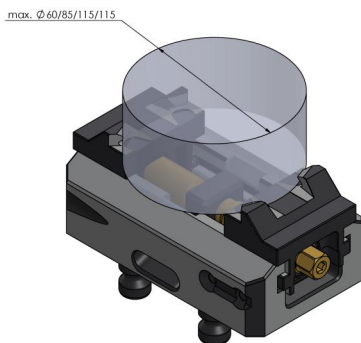

## Makro-4Grip 77, Clamping Jaws

jaw width 52 mm, clamping range  $\varnothing$  36 - 115 mm

Item No. 57708-20

<b>Dimensions</b>	Jaw width: 52 mm (2.05")
<b>Workpiece shape</b>	cylindrical
<b>Packaging Unit</b>	1 Pair
<b>Weight</b>	0.62 kg (1.37 lbs)
<b>Material</b>	Steel

## Makro-4Grip 77, Clamping Jaws

jaw width 52 mm, clamping range  $\varnothing$  36 - 115 mm

Item No. 57708-20