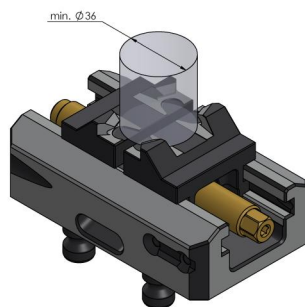

## Makro-4Grip 77, Clamping Jaws

jaw width 52 mm, clamping range  $\varnothing$  36 - 115 mm

Item No. 57708-20

<b>Dimensions</b>	Jaw width: 52 mm (2.05")
<b>Workpiece shape</b>	cylindrical
<b>Packaging Unit</b>	1 Pair
<b>Weight</b>	0.62 kg (1.37 lbs)
<b>Material</b>	Steel

## Makro-4Grip 77, Clamping Jaws

jaw width 52 mm, clamping range  $\varnothing$  36 - 115 mm

Item No. 57708-20