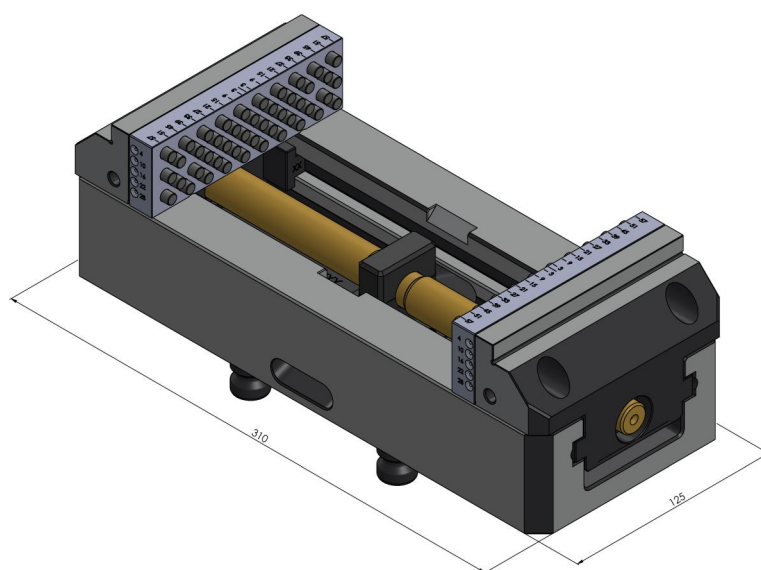

## Vario-Tec 125, Centering Vice

jaw width 125 mm, max. clamping range 200 mm

Item No. 42202-125

<b>Clamping range</b>	0 - 200 mm (0" - 7.87")
<b>Dimensions</b>	310 x 125 x 97 mm (12.2" x 4.92" x 3.82")
<b>Clamping method</b>	by friction
<b>Workpiece shape</b>	prismatic
<b>Packaging Unit</b>	1 Piece
<b>Weight</b>	15.9 kg (35.05 lbs)
<b>Material</b>	Steel

## Vario-Tec 125, Centering Vise

jaw width 125 mm, max. clamping range 200 mm

Item No. 42202-125

Vario•Tec 125, Centering Vise

jaw width 125 mm, max. clamping range 200 mm

Item No. 42202-125