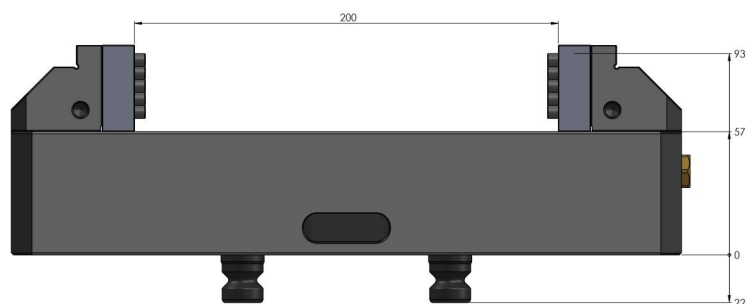

## Vario-Tec 125, Centering Vice

jaw width 125 mm, max. clamping range 200 mm

Item No. 42202-125

<b>Clamping range</b>	0 - 200 mm (0" - 7.87")
<b>Dimensions</b>	310 x 125 x 97 mm (12.2" x 4.92" x 3.82")
<b>Clamping method</b>	by friction
<b>Workpiece shape</b>	prismatic
<b>Packaging Unit</b>	1 Piece
<b>Weight</b>	15.9 kg (35.05 lbs)
<b>Material</b>	Steel

## Vario-Tec 125, Centering Vise

jaw width 125 mm, max. clamping range 200 mm

Item No. 42202-125

Vario•Tec 125, Centering Vise

jaw width 125 mm, max. clamping range 200 mm

Item No. 42202-125