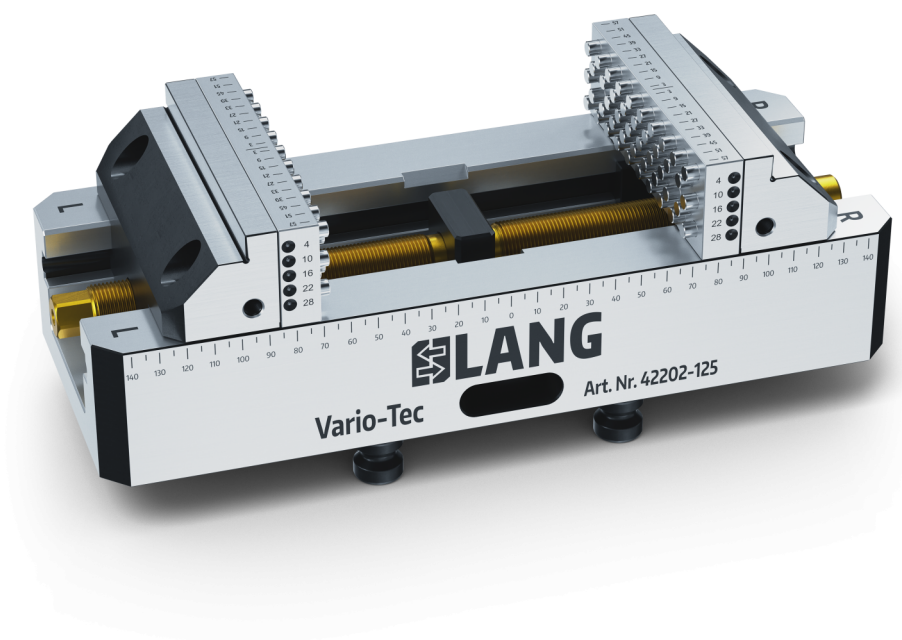

## Vario-Tec 125, Centering Vice

jaw width 125 mm, max. clamping range 200 mm

Item No. 42202-125

<b>Clamping range</b>	0 - 200 mm (0" - 7.87")
<b>Dimensions</b>	310 x 125 x 97 mm (12.2" x 4.92" x 3.82")
<b>Clamping method</b>	by friction
<b>Workpiece shape</b>	prismatic
<b>Packaging Unit</b>	1 Piece
<b>Weight</b>	15.9 kg (35.05 lbs)
<b>Material</b>	Steel

## Vario-Tec 125, Centering Vise

jaw width 125 mm, max. clamping range 200 mm

Item No. 42202-125

Vario•Tec 125, Centering Vise

jaw width 125 mm, max. clamping range 200 mm

Item No. 42202-125