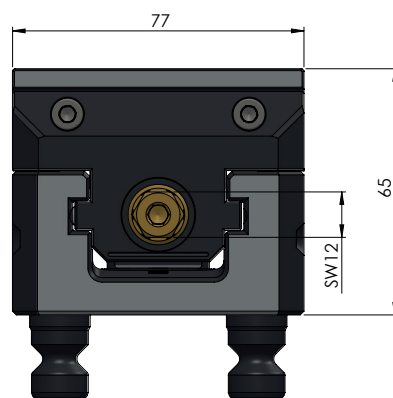

|             |  |
|-------------|--|
| ITEM NO.    | 42057-77   |
| DESCRIPTION | Vario-Tec 77, Centering Vise, Jaw width 77 mm, max. clamping range 55 mm |
| ISSUE DATE  | 04.05.2021 <span style="float: right;">Page 1/3</span>                   |

|             |  |
|-------------|--|
| ITEM NO.    | 42057-77   |
| DESCRIPTION | Vario-Tec 77, Centering Vise, Jaw width 77 mm, max. clamping range 55 mm |
| ISSUE DATE  | 04.05.2021 <span style="float: right;">Page 2 / 3</span>                 |

|             |  |
|-------------|--|
| ITEM NO.    | 42057-77   |
| DESCRIPTION | Vario-Tec 77, Centering Vise, Jaw width 77 mm, max. clamping range 55 mm |
| ISSUE DATE  | 04.05.2021 <span style="float: right;">Page 3 / 3</span>                 |