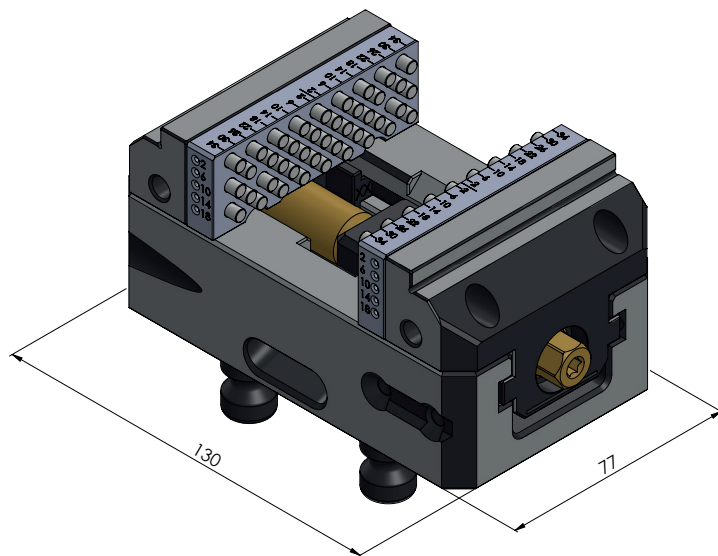

|             |  |
|-------------|--|
| ITEM NO.    | 42057-77   |
| DESCRIPTION | Vario-Tec 77, Centering Vise, Jaw width 77 mm, max. clamping range 55 mm |
| ISSUE DATE  | 04.05.2021 <span style="float: right;">Page 1/3</span>                   |

|             |  |
|-------------|--|
| ITEM NO.    | 42057-77   |
| DESCRIPTION | Vario-Tec 77, Centering Vise, Jaw width 77 mm, max. clamping range 55 mm |
| ISSUE DATE  | 04.05.2021 <span style="float: right;">Page 2 / 3</span>                 |

|             |  |
|-------------|--|
| ITEM NO.    | 42057-77   |
| DESCRIPTION | Vario-Tec 77, Centering Vise, Jaw width 77 mm, max. clamping range 55 mm |
| ISSUE DATE  | 04.05.2021 <span style="float: right;">Page 3 / 3</span>                 |