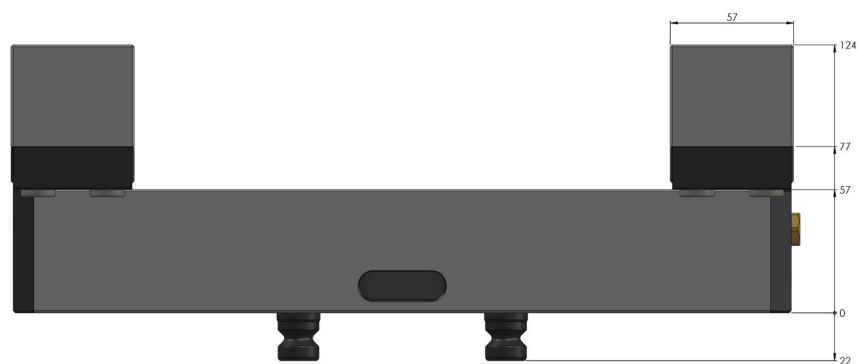

## Profilo 125, Profile Clamping Vice

jaw width 160 mm, max. clamping range 355 mm

Item No. 49250-125

<b>Clamping range</b>	0 - 355 mm (0" - 13.98")
<b>Dimensions</b>	360 x 125 x 77 mm (14.17" x 4.92" x 3.03")
<b>Clamping method</b>	by friction
<b>Workpiece shape</b>	prismatic / cylindrical / asymmetrical
<b>Packaging Unit</b>	1 Piece
<b>Weight</b>	17.1 kg (37.7 lbs)
<b>Material</b>	Steel

## Profilo 125, Profile Clamping Vice

jaw width 160 mm, max. clamping range 355 mm

Item No. 49250-125