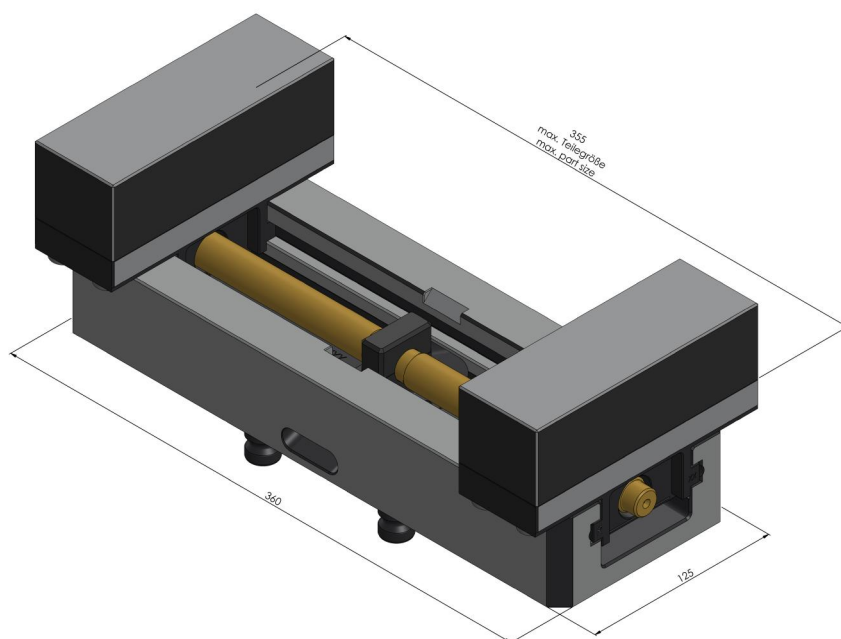

## Profilo 125, Profile Clamping Vice

jaw width 160 mm, max. clamping range 355 mm

Item No. 49250-125

<b>Clamping range</b>	0 - 355 mm (0" - 13.98")
<b>Dimensions</b>	360 x 125 x 77 mm (14.17" x 4.92" x 3.03")
<b>Clamping method</b>	by friction
<b>Workpiece shape</b>	prismatic / cylindrical / asymmetrical
<b>Packaging Unit</b>	1 Piece
<b>Weight</b>	17.1 kg (37.7 lbs)
<b>Material</b>	Steel

## Profilo 125, Profile Clamping Vice

jaw width 160 mm, max. clamping range 355 mm

Item No. 49250-125