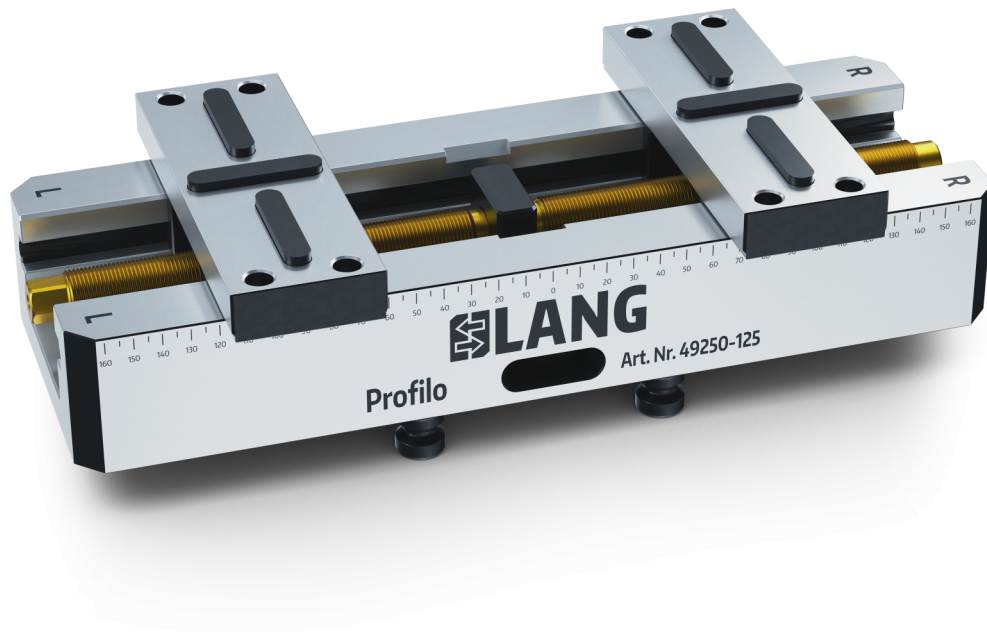

## Profilo 125, Profile Clamping Vice

jaw width 160 mm, max. clamping range 355 mm

Item No. 49250-125

<b>Clamping range</b>	0 - 355 mm (0" - 13.98")
<b>Dimensions</b>	360 x 125 x 77 mm (14.17" x 4.92" x 3.03")
<b>Clamping method</b>	by friction
<b>Workpiece shape</b>	prismatic / cylindrical / asymmetrical
<b>Packaging Unit</b>	1 Piece
<b>Weight</b>	17.1 kg (37.7 lbs)
<b>Material</b>	Steel

## Profilo 125, Profile Clamping Vice

jaw width 160 mm, max. clamping range 355 mm

Item No. 49250-125