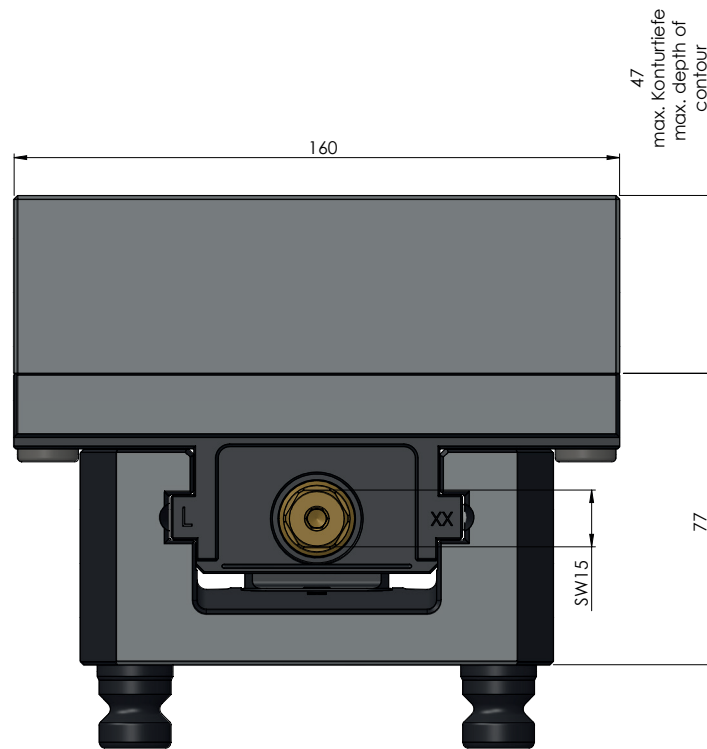

ITEM NO.	49200-125
DESCRIPTION	Profilo 125, Contour Clamping Vise, Jaw width 160 mm, max. clamping range 305 mm
ISSUE DATE	04.05.2021

Page 1/3

ITEM NO.	49200-125
DESCRIPTION	Profilo 125, Contour Clamping Vise, Jaw width 160 mm, max. clamping range 305 mm
ISSUE DATE	04.05.2021

ITEM NO.	49200-125
DESCRIPTION	Profilo 125, Contour Clamping Vise, Jaw width 160 mm, max. clamping range 305 mm
ISSUE DATE	04.05.2021