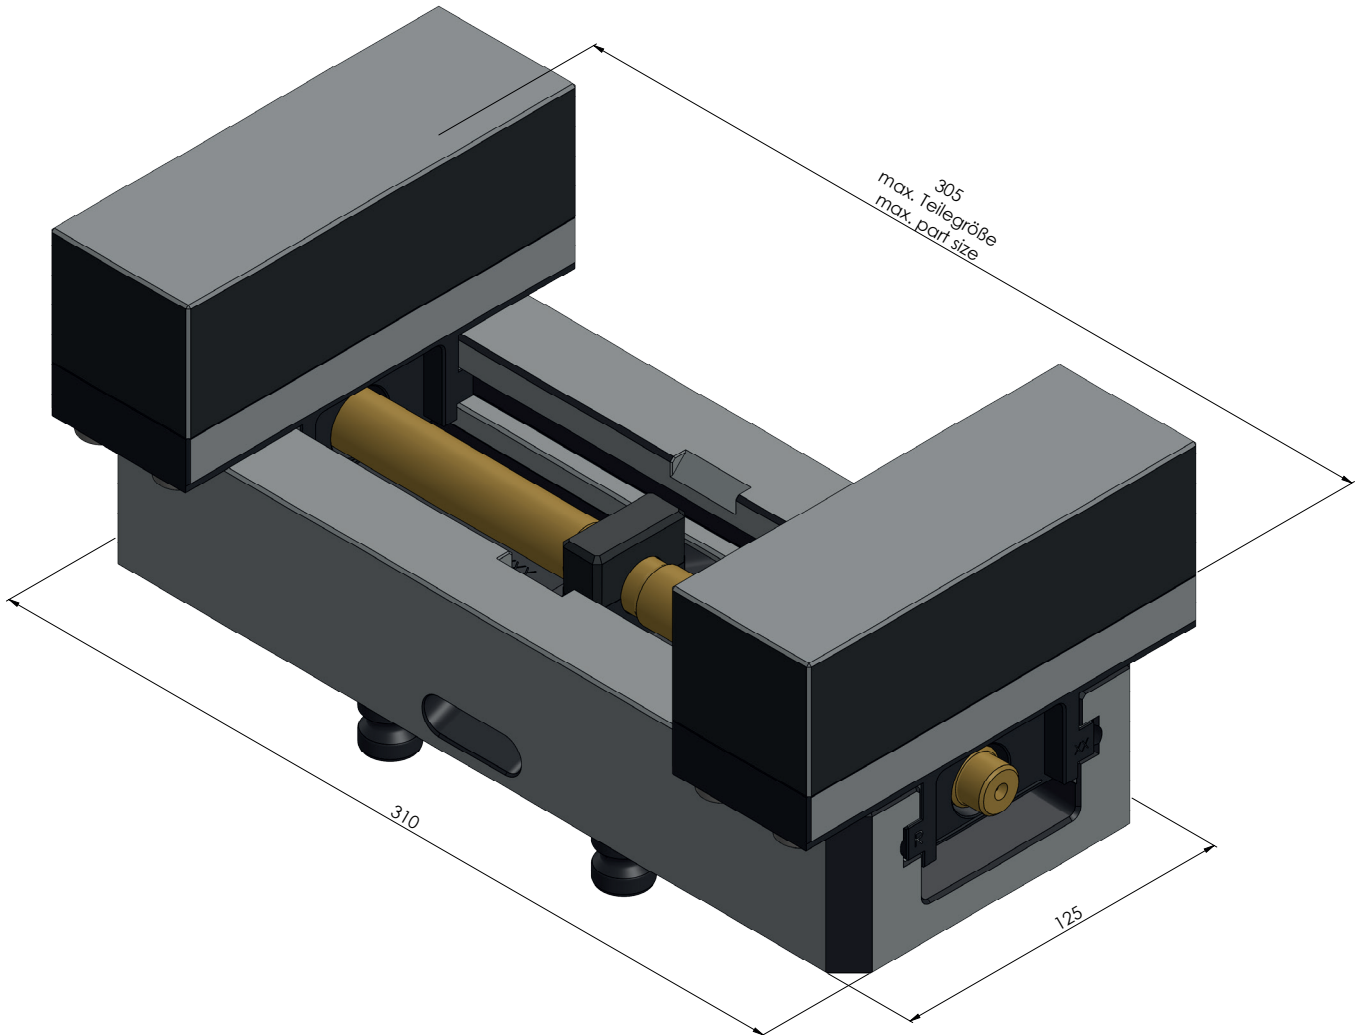

ITEM NO.	49200-125
DESCRIPTION	Profilo 125, Contour Clamping Vise, Jaw width 160 mm, max. clamping range 305 mm
ISSUE DATE	04.05.2021

Page 1/3

ITEM NO.	49200-125
DESCRIPTION	Profilo 125, Contour Clamping Vise, Jaw width 160 mm, max. clamping range 305 mm
ISSUE DATE	04.05.2021

ITEM NO.	49200-125
DESCRIPTION	Profilo 125, Contour Clamping Vise, Jaw width 160 mm, max. clamping range 305 mm
ISSUE DATE	04.05.2021