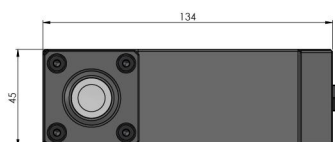

For support height	228 - 232 mm
Packaging Unit	1 Stück
Weight	6.6 kg
Material	Stahl

Hydro-Sup, Spacer

system height "L", for support height 228 - 232 mm

Item No. 81523

Hydro-Sup, Spacer

system height "L", for support height 228 - 232 mm