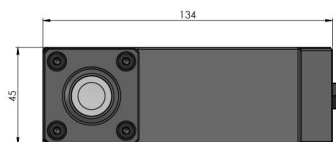

<b>For support height</b>	228 - 232 mm
<b>Packaging Unit</b>	1 Stück
<b>Weight</b>	6.6 kg
<b>Material</b>	Stahl

## Hydro-Sup, Spacer

system height "L", for support height 228 - 232 mm

Item No. 81523

Hydro-Sup, Spacer

system height "L", for support height 228 - 232 mm

Item No. 81523