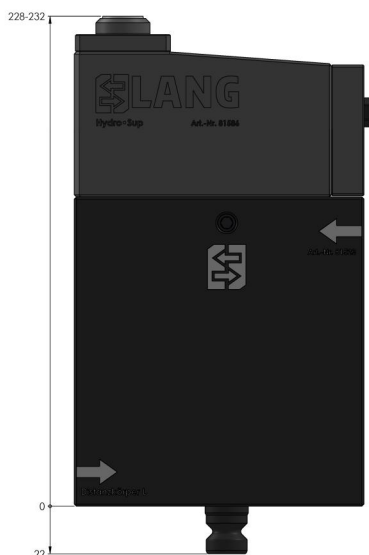

<b>For support height</b>	228 - 232 mm
<b>Packaging Unit</b>	1 Stück
<b>Weight</b>	6.6 kg
<b>Material</b>	Stahl

## Hydro-Sup, Spacer

system height "L", for support height 228 - 232 mm

Item No. 81523

Hydro-Sup, Spacer

system height "L", for support height 228 - 232 mm

Item No. 81523