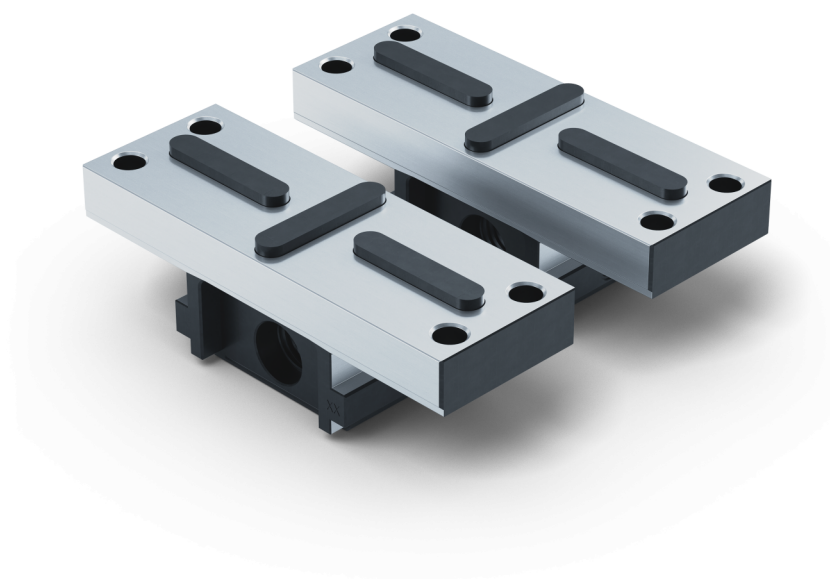

Profilo 125, Base Jaws
jaw width 160 mm

Item No. 49125

Dimensions	Jaw width: 160 mm (6.3") - Jaw length: 57 mm (2.24")
Screw size	M10
Workpiece shape	prismatic / cylindrical / asymmetrical
Packaging Unit	1 Pair
Weight	4 kg (8.82 lbs)
Material	Steel

Profilo 125, Base Jaws
jaw width 160 mm

Item No. 49125