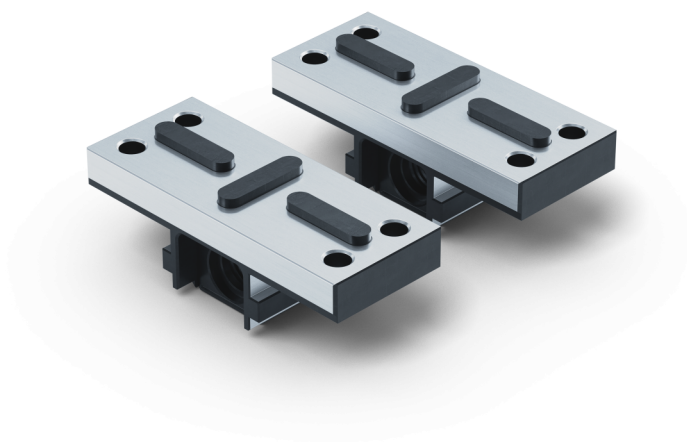

Profilo 77, Base Jaws
jaw width 112 mm

Item No. 49077

Dimensions	Jaw width: 112 mm (4.41") - Jaw length: 46 mm (1.81")
Screw size	M8
Workpiece shape	prismatic / cylindrical / asymmetrical
Packaging Unit	1 Pair
Weight	1.39 kg (3.06 lbs)
Material	Steel

Profilo 77, Base Jaws
jaw width 112 mm

Item No. 49077