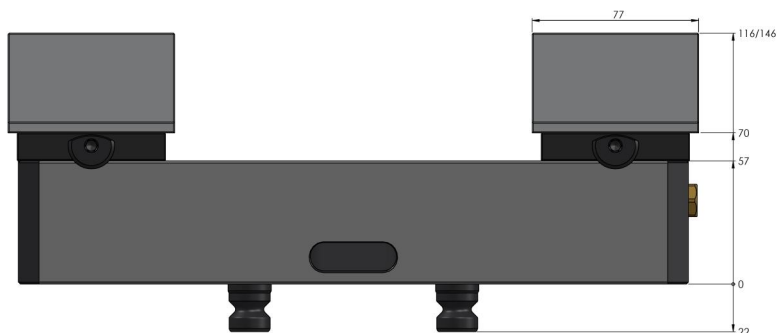

## Avanti 125, Profile Clamping Vice

jaw width 125 mm, max. clamping range 305 mm

Item No. 44305-125

<b>Clamping range</b>	0 - 310 mm (0" - 12.2")
<b>Dimensions</b>	310 x 125 x 70 mm (12.2" x 4.92" x 2.76")
<b>Clamping method</b>	by friction
<b>Workpiece shape</b>	prismatic / cylindrical / asymmetrical
<b>Packaging Unit</b>	1 Set
<b>Weight</b>	14.9 kg (32.85 lbs)
<b>Material</b>	Steel

## Avanti 125, Profile Clamping Vice

jaw width 125 mm, max. clamping range 305 mm

Item No. 44305-125