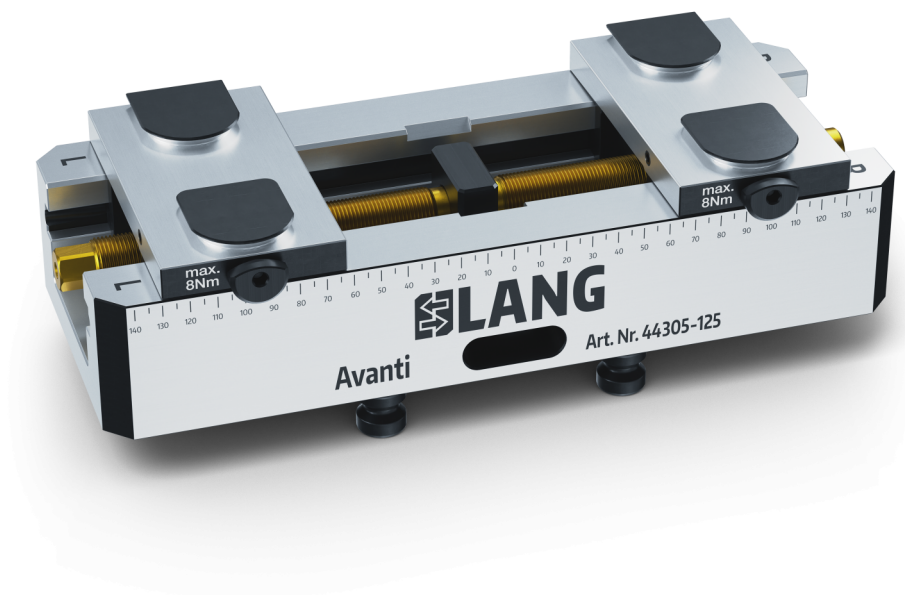

## Avanti 125, Profile Clamping Vice

jaw width 125 mm, max. clamping range 305 mm

Item No. 44305-125

<b>Clamping range</b>	0 - 310 mm (0" - 12.2")
<b>Dimensions</b>	310 x 125 x 70 mm (12.2" x 4.92" x 2.76")
<b>Clamping method</b>	by friction
<b>Workpiece shape</b>	prismatic / cylindrical / asymmetrical
<b>Packaging Unit</b>	1 Set
<b>Weight</b>	14.9 kg (32.85 lbs)
<b>Material</b>	Steel

## Avanti 125, Profile Clamping Vice

jaw width 125 mm, max. clamping range 305 mm

Item No. 44305-125