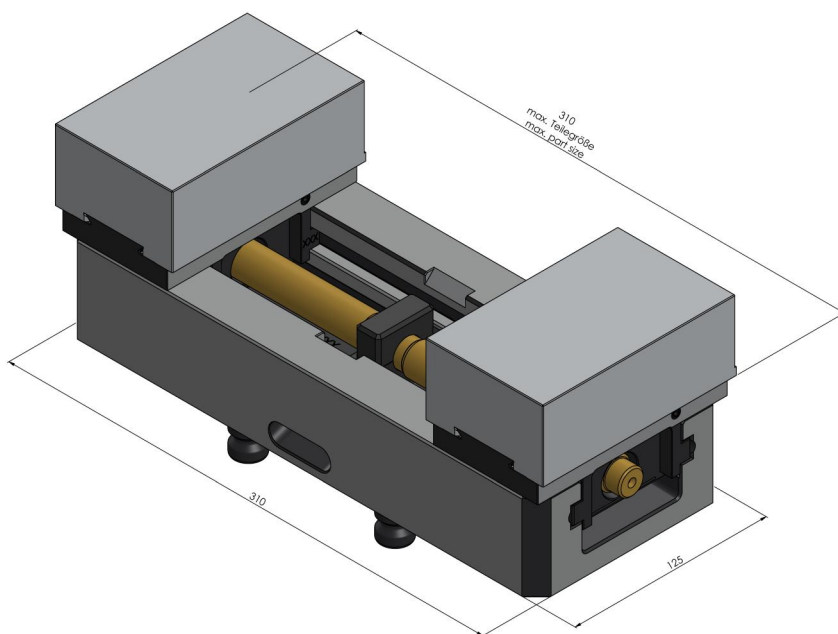

## Avanti 125, Profile Clamping Vice

jaw width 125 mm, max. clamping range 305 mm

Item No. 44305-125

<b>Clamping range</b>	0 - 310 mm (0" - 12.2")
<b>Dimensions</b>	310 x 125 x 70 mm (12.2" x 4.92" x 2.76")
<b>Clamping method</b>	by friction
<b>Workpiece shape</b>	prismatic / cylindrical / asymmetrical
<b>Packaging Unit</b>	1 Set
<b>Weight</b>	14.9 kg (32.85 lbs)
<b>Material</b>	Steel

## Avanti 125, Profile Clamping Vice

jaw width 125 mm, max. clamping range 305 mm

Item No. 44305-125