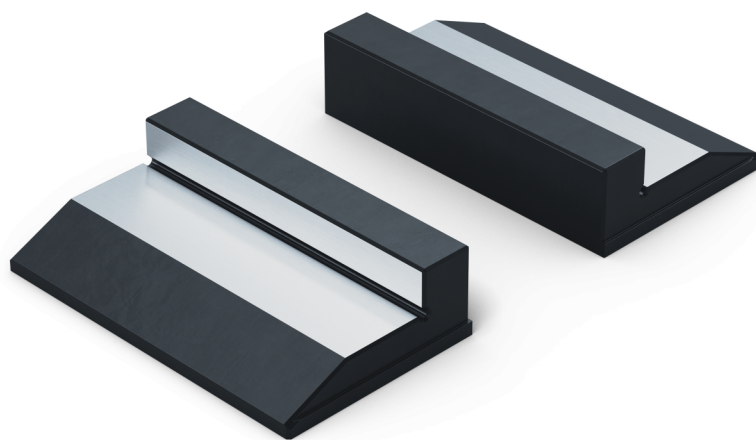

Makro-Grip® Ultra 125, Top Jaw

Avanti, with plain clamping step, clamping depth 16 mm

Item No. 81450

Dimensions	Jaw width: 125 mm (4.92")
Workpiece shape	prismatic / asymmetrical
Packaging Unit	1 Pair
Weight	2.43 kg (5.36 lbs)
Material	Steel

Makro-Grip® Ultra 125, Top Jaw

Avanti, with plain clamping step, clamping depth 16 mm

Item No. 81450