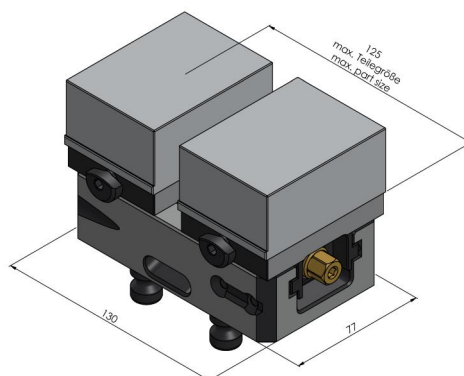

## Avanti 77, Profile Clamping Vice

jaw width 77 mm, max. clamping range 125 mm

Item No. 44120-77

<b>Clamping range</b>	0 - 125 mm (0" - 4.92")
<b>Dimensions</b>	120 x 77 x 51 mm (4.72" x 3.03" x 2.01")
<b>Clamping method</b>	by friction
<b>Workpiece shape</b>	prismatic / cylindrical / asymmetrical
<b>Packaging Unit</b>	1 Set
<b>Weight</b>	3.5 kg (7.72 lbs)
<b>Material</b>	Steel

## Avanti 77, Profile Clamping Vice

jaw width 77 mm, max. clamping range 125 mm

Item No. 44120-77