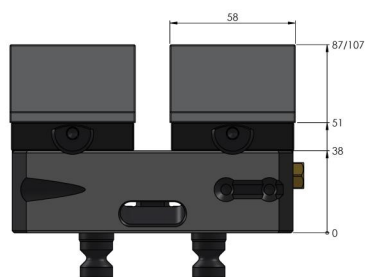

## Avanti 77, Profile Clamping Vice

jaw width 77 mm, max. clamping range 125 mm

Item No. 44120-77

<b>Clamping range</b>	0 - 125 mm (0" - 4.92")
<b>Dimensions</b>	120 x 77 x 51 mm (4.72" x 3.03" x 2.01")
<b>Clamping method</b>	by friction
<b>Workpiece shape</b>	prismatic / cylindrical / asymmetrical
<b>Packaging Unit</b>	1 Set
<b>Weight</b>	3.5 kg (7.72 lbs)
<b>Material</b>	Steel

## Avanti 77, Profile Clamping Vice

jaw width 77 mm, max. clamping range 125 mm

Item No. 44120-77