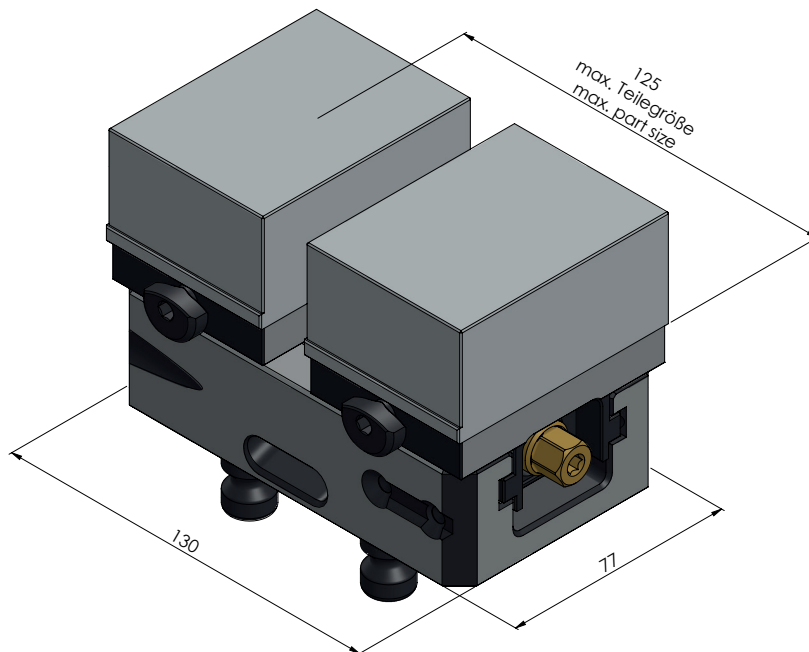

ITEM NO.	44120-77
DESCRIPTION	Avanti 77, Contour Clamping Vise, Jaw width 77 mm, max. clamping range 125 mm
ISSUE DATE	04.05.2021

ITEM NO.	44120-77
DESCRIPTION	Avanti 77, Contour Clamping Vise, Jaw width 77 mm, max. clamping range 125 mm
ISSUE DATE	04.05.2021

ITEM NO.	44120-77
DESCRIPTION	Avanti 77, Contour Clamping Vise, Jaw width 77 mm, max. clamping range 125 mm
ISSUE DATE	04.05.2021