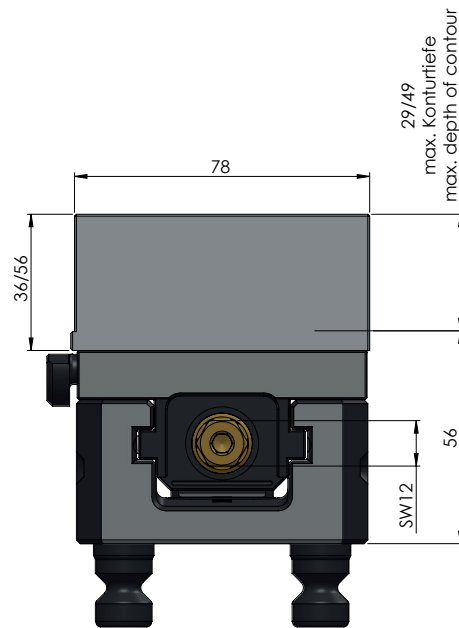

ITEM NO.	44120-77
DESCRIPTION	Avanti 77, Contour Clamping Vise, Jaw width 77 mm, max. clamping range 125 mm
ISSUE DATE	04.05.2021

ITEM NO.	44120-77
DESCRIPTION	Avanti 77, Contour Clamping Vise, Jaw width 77 mm, max. clamping range 125 mm
ISSUE DATE	04.05.2021

ITEM NO.	44120-77
DESCRIPTION	Avanti 77, Contour Clamping Vise, Jaw width 77 mm, max. clamping range 125 mm
ISSUE DATE	04.05.2021