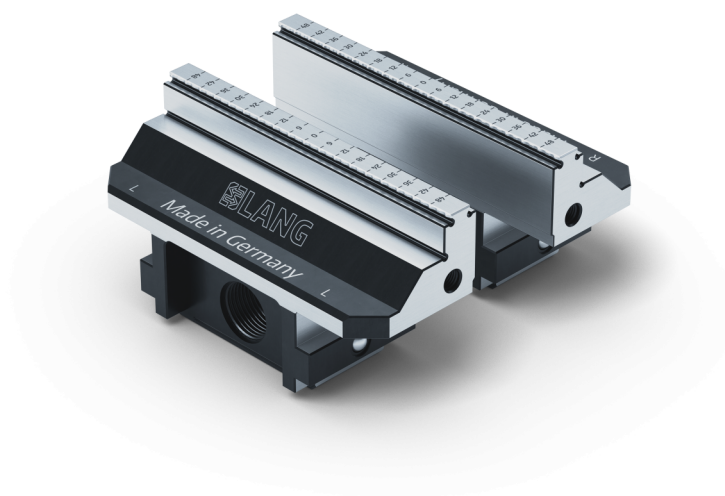

Makro-Grip® 125, Spare Jaws

jaw width 125 mm, with Makro-Grip® serration

Item No. 48125-2520

Dimensions	Jaw width: 125 mm (4.92")
Workpiece shape	prismatic
Packaging Unit	1 Pair
Weight	2.58 kg (5.69 lbs)
Material	Steel

Makro-Grip® 125, Spare Jaws

jaw width 125 mm, with Makro-Grip® serration

Item No. 48125-2520