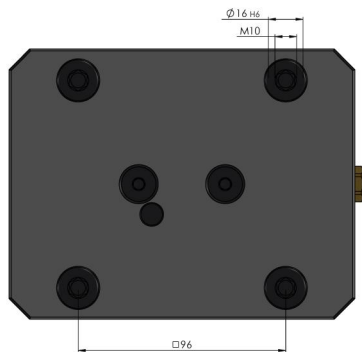

Makro-Grip® 125, 5-Axis Vise

jaw width 125 mm, clamping range 0 - 155 mm

Item No. 48155-125

Clamping range	0 - 155 mm (0" - 6.1")
Dimensions	160 x 125 x 89 mm (6.3" x 4.92" x 3.5")
Clamping method	by friction
Workpiece shape	prismatic
Packaging Unit	1 Piece
Weight	8.3 kg (18.3 lbs)
Material	Steel

Makro-Grip® 125, 5-Axis Vise

jaw width 125 mm, clamping range 0 - 155 mm

Item No. 48155-125

Makro-Grip® 125, 5-Axis Vise

jaw width 125 mm, clamping range 0 - 155 mm

Item No. 48155-125