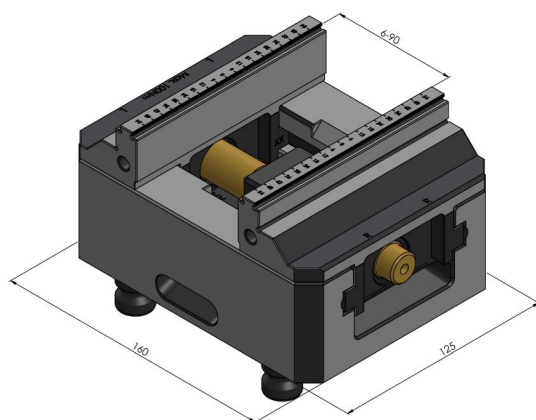

Makro-Grip® 125, 5-Axis Vise

jaw width 125 mm, clamping range 0 - 155 mm

Item No. 48155-125

Clamping range	0 - 155 mm (0" - 6.1")
Dimensions	160 x 125 x 89 mm (6.3" x 4.92" x 3.5")
Clamping method	by friction
Workpiece shape	prismatic
Packaging Unit	1 Piece
Weight	8.3 kg (18.3 lbs)
Material	Steel

Makro-Grip® 125, 5-Axis Vise

jaw width 125 mm, clamping range 0 - 155 mm

Item No. 48155-125

Makro-Grip® 125, 5-Axis Vise

jaw width 125 mm, clamping range 0 - 155 mm

Item No. 48155-125