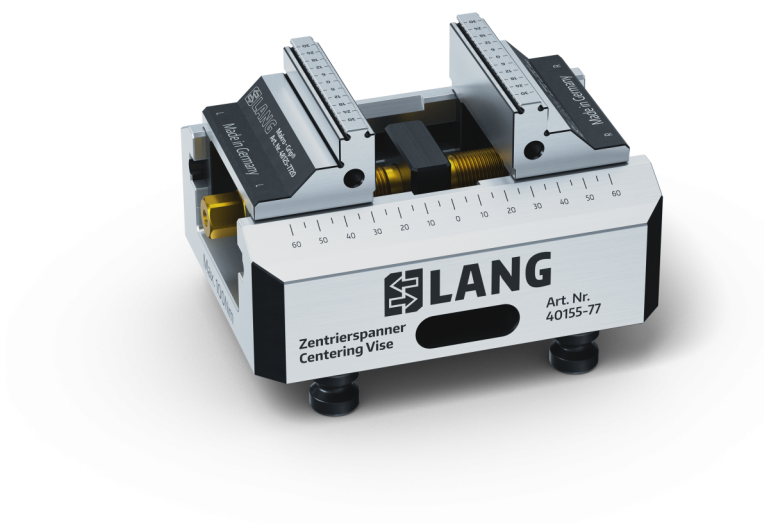

Makro-Grip® 125, 5-Axis Vise

jaw width 77 mm, clamping range 0 - 155 mm

Item No. 48155-77

Clamping range	0 - 155 mm (0" - 6.1")
Dimensions	160 x 125 x 89 mm (6.3" x 4.92" x 3.5")
Clamping method	by form-fit / by friction
Workpiece shape	prismatic
Packaging Unit	1 Piece
Weight	7.4 kg (16.31 lbs)
Material	Steel

Makro-Grip® 125, 5-Axis Vise

jaw width 77 mm, clamping range 0 - 155 mm

Item No. 48155-77

Makro-Grip® 125, 5-Axis Vise

jaw width 77 mm, clamping range 0 - 155 mm

Item No. 48155-77