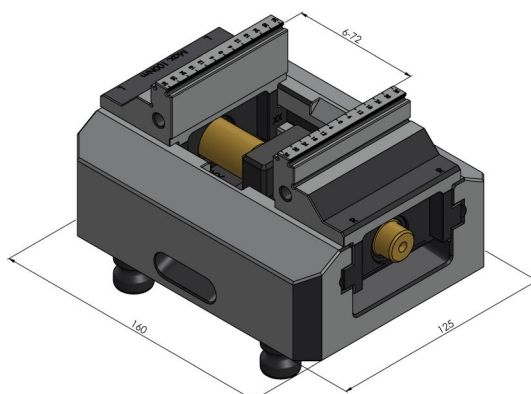

Makro-Grip® 125, 5-Axis Vise

jaw width 77 mm, clamping range 0 - 155 mm

Item No. 48155-77

Clamping range	0 - 155 mm (0" - 6.1")
Dimensions	160 x 125 x 89 mm (6.3" x 4.92" x 3.5")
Clamping method	by form-fit / by friction
Workpiece shape	prismatic
Packaging Unit	1 Piece
Weight	7.4 kg (16.31 lbs)
Material	Steel

Makro-Grip® 125, 5-Axis Vise

jaw width 77 mm, clamping range 0 - 155 mm

Item No. 48155-77

Makro-Grip® 125, 5-Axis Vise

jaw width 77 mm, clamping range 0 - 155 mm

Item No. 48155-77