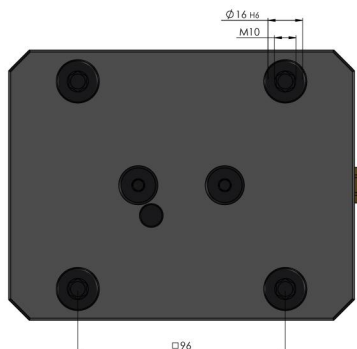

Makro-Grip® 125, 5-Axis Vise

jaw width 77 mm, clamping range 0 - 155 mm

Item No. 48155-77

Clamping range	0 - 155 mm (0" - 6.1")
Dimensions	160 x 125 x 89 mm (6.3" x 4.92" x 3.5")
Clamping method	by form-fit / by friction
Workpiece shape	prismatic
Packaging Unit	1 Piece
Weight	7.4 kg (16.31 lbs)
Material	Steel

Makro-Grip® 125, 5-Axis Vise

jaw width 77 mm, clamping range 0 - 155 mm

Item No. 48155-77

Makro-Grip® 125, 5-Axis Vise

jaw width 77 mm, clamping range 0 - 155 mm

Item No. 48155-77