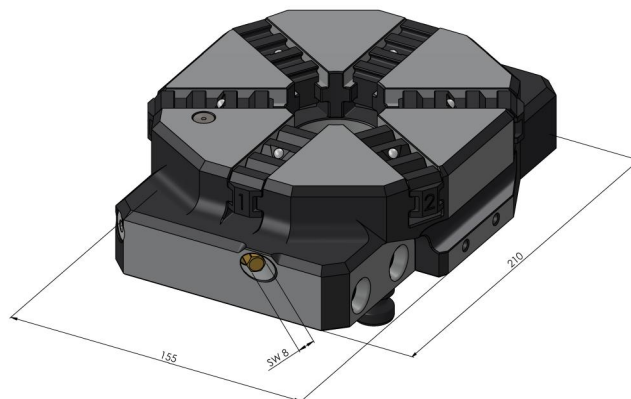

Vasto-Clamp 96, 6-Jaw Chuck

clamping range 10 - 160 mm

Item No. 59616

Clamping range	ø 10 - 160 mm (0.39" - 6.3")
Dimensions	210 x 155 x 57 mm (8.27" x 6.1" x 2.24")
Clamping method	by friction
Workpiece shape	cylindrical
Packaging Unit	1 Piece
Weight	9.6 kg (21.16 lbs)
Material	Steel

Vasto-Clamp 96, 6-Jaw Chuck
clamping range 10 - 160 mm

Item No. 59616

Vasto-Clamp 96, 6-Jaw Chuck
clamping range 10 - 160 mm

Item No. 59616

Vasto-Clamp 96, 6-Jaw Chuck
clamping range 10 - 160 mm

Item No. 59616