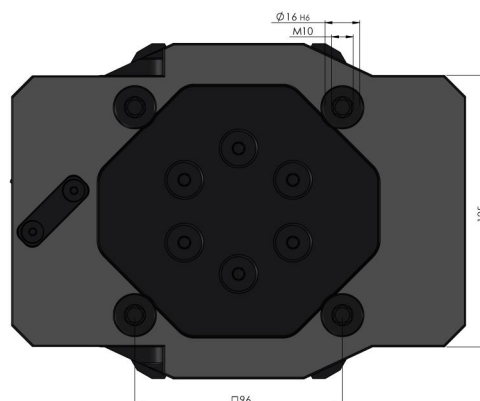

Vasto-Clamp 96, 6-Jaw Chuck

clamping range 10 - 160 mm

Item No. 59616

Clamping range	ø 10 - 160 mm (0.39" - 6.3")
Dimensions	210 x 155 x 57 mm (8.27" x 6.1" x 2.24")
Clamping method	by friction
Workpiece shape	cylindrical
Packaging Unit	1 Piece
Weight	9.6 kg (21.16 lbs)
Material	Steel

Vasto-Clamp 96, 6-Jaw Chuck
clamping range 10 - 160 mm

Item No. 59616

Vasto-Clamp 96, 6-Jaw Chuck
clamping range 10 - 160 mm

Item No. 59616

Vasto-Clamp 96, 6-Jaw Chuck
clamping range 10 - 160 mm

Item No. 59616