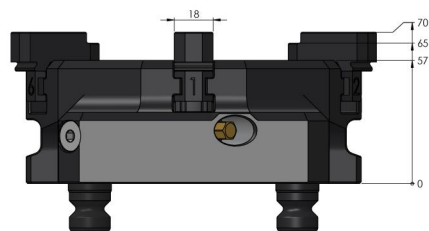

Vasto-Clamp 96, 6-Jaw Chuck

clamping range 10 - 160 mm

Item No. 59616

Clamping range	ø 10 - 160 mm (0.39" - 6.3")
Dimensions	210 x 155 x 57 mm (8.27" x 6.1" x 2.24")
Clamping method	by friction
Workpiece shape	cylindrical
Packaging Unit	1 Piece
Weight	9.6 kg (21.16 lbs)
Material	Steel

Vasto-Clamp 96, 6-Jaw Chuck
clamping range 10 - 160 mm

Item No. 59616

Vasto-Clamp 96, 6-Jaw Chuck
clamping range 10 - 160 mm

Item No. 59616

Vasto-Clamp 96, 6-Jaw Chuck
clamping range 10 - 160 mm

Item No. 59616