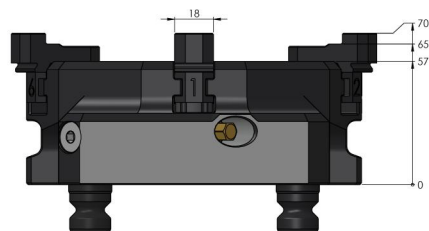

Vasto-Clamp 96, 6-Jaw Chuck

clamping range 10 - 160 mm

Item No. 59616

Clamping range	ø 10 - 160 mm (0.39" - 6.3")
Dimensions	210 x 155 x 57 mm (8.27" x 6.1" x 2.24")
Clamping method	by friction
Workpiece shape	cylindrical
Packaging Unit	1 Piece
Weight	9.6 kg (21.16 lbs)
Material	Steel

Vasto-Clamp 96, 6-Jaw Chuck
clamping range 10 - 160 mm

Item No. 59616

Vasto-Clamp 96, 6-Jaw Chuck
clamping range 10 - 160 mm

Item No. 59616

Vasto-Clamp 96, 6-Jaw Chuck
clamping range 10 - 160 mm

Item No. 59616