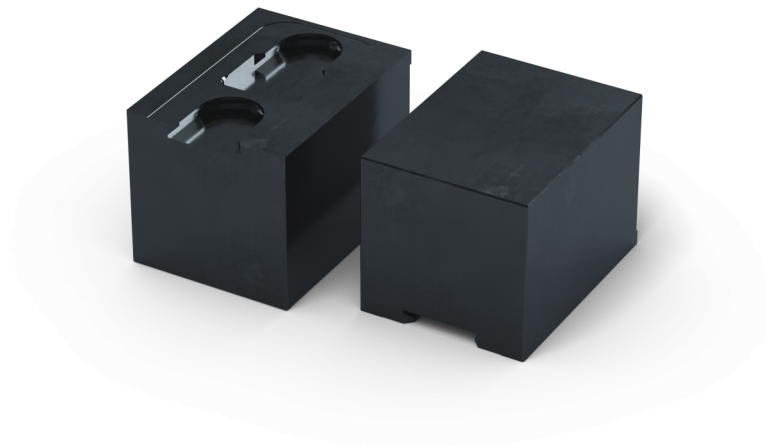

Avanti 77, Top Jaw

jaw width 77 mm, steel, height 56 mm

Item No. 44778-56

Dimensions	Jaw width: 77 mm (3.03") - Jaw length: 57 mm (2.24") - Jaw height: 56 mm (2.2")
Workpiece shape	prismatic / cylindrical / asymmetrical
Packaging Unit	1 Piece
Weight	1.92 kg (4.23 lbs)
Material	Steel

Avanti 77, Top Jaw

jaw width 77 mm, steel, height 56 mm

Item No. 44778-56