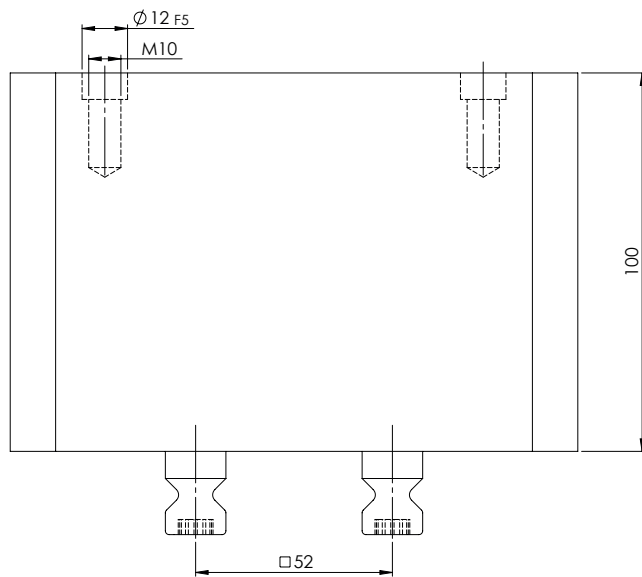

ITEM NO.	43100
DESCRIPTION	Quick•Point® 52, Riser, 150 x 116 mm, Height 100 mm
ISSUE DATE	04.05.2021

Page 1/2

ITEM NO.	43100
DESCRIPTION	Quick•Point® 52, Riser, 150 x 116 mm, Height 100 mm
ISSUE DATE	04.05.2021