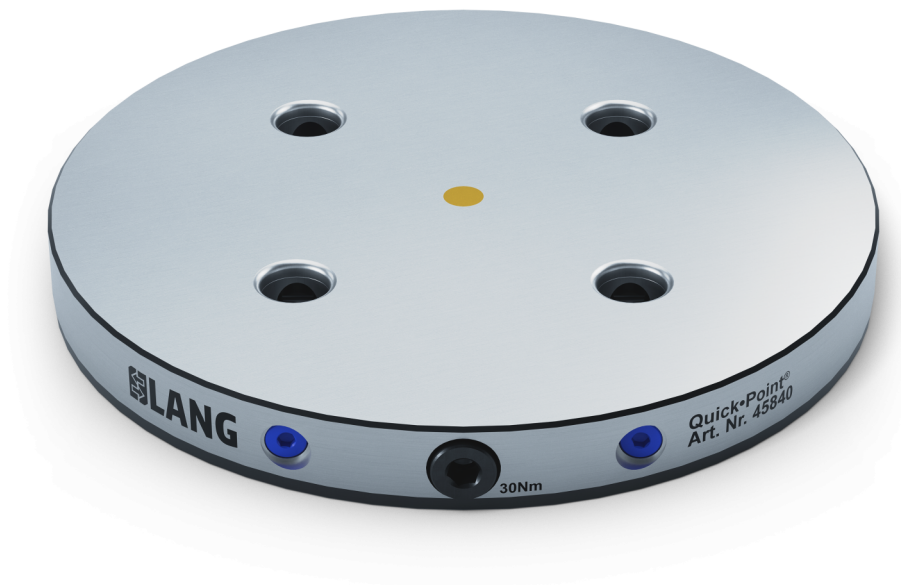

Quick-Point® 96, Round Plate

Ø 246 x 27 mm, without mounting bores

Item No. 45840

Dimensions	Ø 246; 27 mm (9.69" x 1.06")
Clamping type	Single clamping
Clamping units	1-fold
Mounting bores	No, but possible (additional service)
Keyways	No, but possible (additional service)
M5 indexing bores	No, but possible (customisable)
Packaging Unit	1 Piece
Weight	9.5 kg (20.94 lbs)
Material	Steel

Quick-Point® 96, Round Plate

Ø 246 x 27 mm, without mounting bores

Item No. 45840