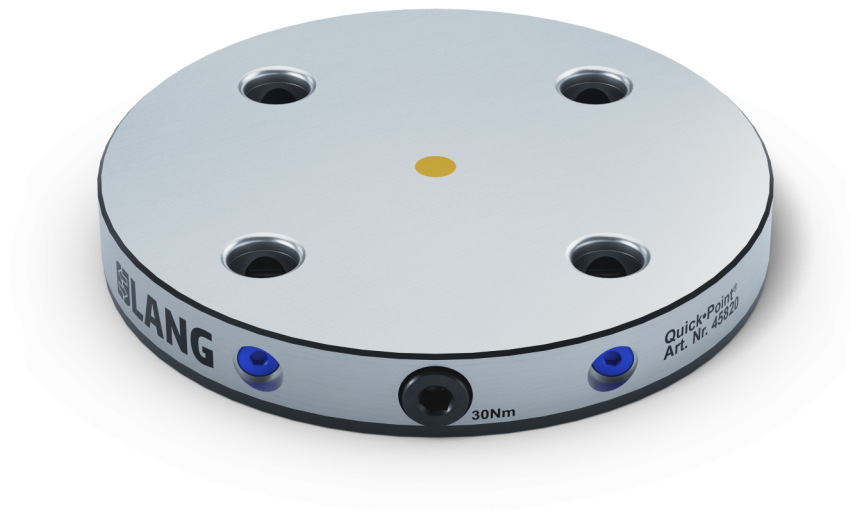

Quick-Point® 96, Round Plate

Ø 196 x 27 mm, without mounting bores

Item No. 45820

Dimensions	Ø 196 x 27 mm (7.72" x 1.06")
Clamping type	Single clamping
Clamping units	1-fold
Mounting bores	No, but possible (additional service)
Keyways	No, but possible (additional service)
M5 indexing bores	No, but possible (customisable)
Packaging Unit	1 Piece
Weight	5.9 kg (13.01 lbs)
Material	Steel

Quick-Point® 96, Round Plate

Ø 196 x 27 mm, without mounting bores

Item No. 45820